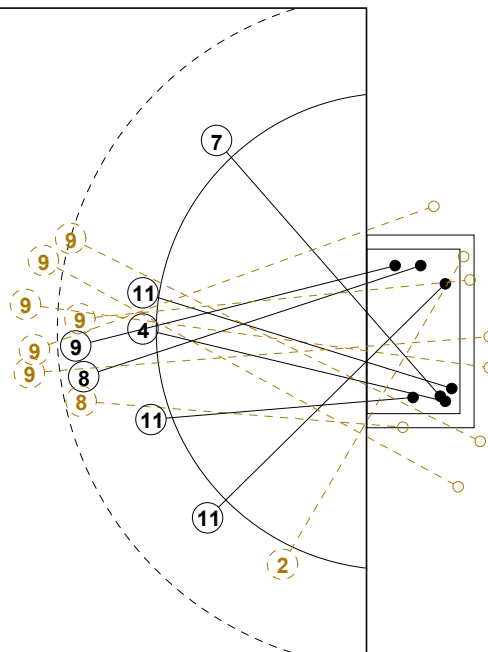

IV WOMEN'S YOUTH WORLD CHAMPIONSHIP IN MNE PICTORIAL MATCH STATISTICS

ROUND 7

MATCH 41

120816041-21-1/1

1st Half
8 : 7

2nd Half
14 : 17

IV WOMEN'S YOUTH WORLD CHAMPIONSHIP IN MNE

INDV/TEAM MATCH STATISTICS

OFFICIAL
HANDBALL
YOUTH WOMEN

PLACEMENT
ROUND 7

GROUP X
MATCH 41

120816041-14-1/2
Bar
23/08/2012 11:30

No.	Name	Field Shot	Line Shot	Wing Shot	Fast Brk.	Brk. Thr.	Free Thr.	7m Thr.	Total	Rate %	ASST.	ERR.	WAR.	2'	D+DR	TIME
PARAGUAY(PAR)																
<i>(COURT PLAYER)</i>																
1	GIANINA MONSERRA									0.0%						00:06:17
2	LORENA PAOLA Pan									0.0%	4	8				00:49:00
3	CAMILA BEATRIZ F									0.0%						00:00:00
4	REBECA ANA MA. B		1/1		0/1				1/2	50.0%	2	3				00:49:29
5	CARIMY MARIA Alu	0/2		2/6	1/2	2/2			5/12	41.7%	1	5	1	1		00:57:58
6	KAMILA ARACELI R			1/1					1/1	100%						00:05:36
7	GEORGINNA Battag			1/4					1/4	25.0%	1					00:44:51
8	DAISY YAMILA Ver									0.0%						00:19:22
9	MARIA ALEJANDRA			0/1	1/1	0/2		0/1	1/5	20.0%		1				00:36:52
12	MARIA CRISTINA M									0.0%	1	1				00:53:43
13	ALEXIA NOEMI Cac	0/2	1/1				1/2		2/5	40.0%		3	1			00:55:57
14	MARIA ROMINA Kal									0.0%						00:00:00
15	ANA LAURA Acuna	2/2						1/1	3/3	100%	2	2				00:38:31
Total																
<i>(GOALKEEPER)</i>																
1	GIANINA MONSERRA	1/1		0/1			0/1		1/3	33.3%						00:06:17
12	MARIA CRISTINA M	0/3	1/2	1/2	0/5	0/2		1/4	3/18	16.7%	1	1				00:53:43
Total																