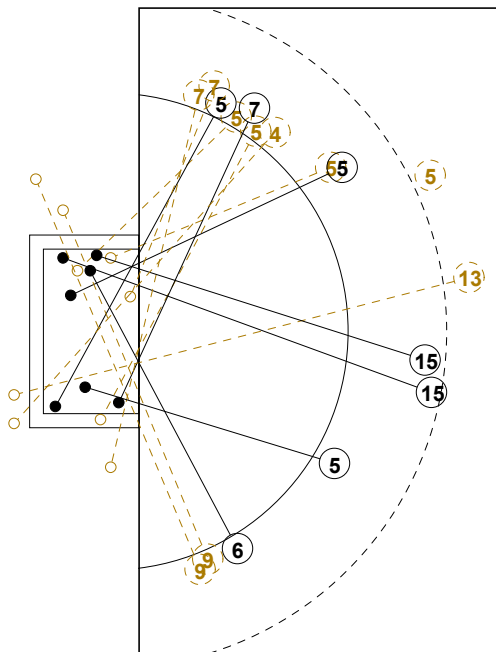

IV WOMEN'S YOUTH WORLD CHAMPIONSHIP IN MNE PICTORIAL MATCH STATISTICS

ROUND 7

MATCH 41

120816041-21-1/1

1st Half
8 : 7

2nd Half
14 : 17

IV WOMEN'S YOUTH WORLD CHAMPIONSHIP IN MNE

INDV/TEAM MATCH STATISTICS

OFFICIAL
HANDBALL
YOUTH WOMEN

PLACEMENT
ROUND 7

GROUP X
MATCH 41

120816041-14-1/2
Bar
23/08/2012 11:30

No.	Name	Field Shot	Line Shot	Wing Shot	Fast Brk.	Brk. Thr.	Free Thr.	7m Thr.	Total	Rate %	ASST.	ERR.	WAR.	2'	D+DR	TIME
PARAGUAY(PAR)																
<i>(COURT PLAYER)</i>																
1	GIANINA MONSERRA									0.0%						00:06:17
2	LORENA PAOLA Pan									0.0%	4	8				00:49:00
3	CAMILA BEATRIZ F									0.0%						00:00:00
4	REBECA ANA MA. B		1/1		0/1				1/2	50.0%	2	3				00:49:29
5	CARIMY MARIA Alu	0/2		2/6	1/2	2/2			5/12	41.7%	1	5	1	1		00:57:58
6	KAMILA ARACELI R			1/1					1/1	100%						00:05:36
7	GEORGINNA Battag			1/4					1/4	25.0%	1					00:44:51
8	DAISY YAMILA Ver									0.0%						00:19:22
9	MARIA ALEJANDRA			0/1	1/1	0/2		0/1	1/5	20.0%		1				00:36:52
12	MARIA CRISTINA M									0.0%	1	1				00:53:43
13	ALEXIA NOEMI Cac	0/2	1/1				1/2		2/5	40.0%		3	1			00:55:57
14	MARIA ROMINA Kal									0.0%						00:00:00
15	ANA LAURA Acuna	2/2						1/1	3/3	100%	2	2				00:38:31
Total																
<i>(GOALKEEPER)</i>																
1	GIANINA MONSERRA	1/1		0/1			0/1		1/3	33.3%						00:06:17
12	MARIA CRISTINA M	0/3	1/2	1/2	0/5	0/2		1/4	3/18	16.7%	1	1				00:53:43
Total																