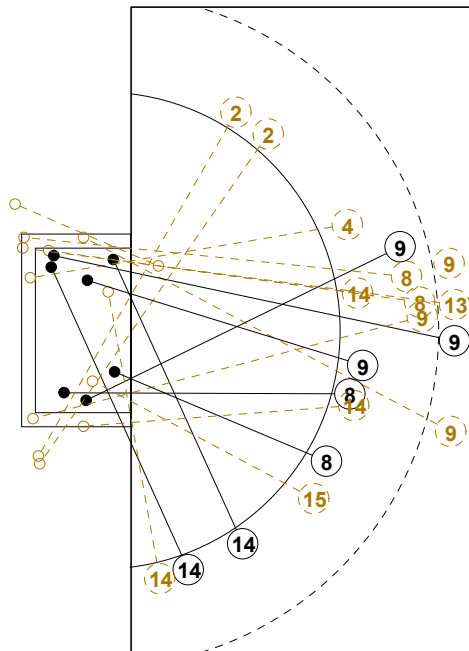

IV WOMEN'S YOUTH WORLD CHAMPIONSHIP IN MNE PICTORIAL MATCH STATISTICS

ROUND 7

MATCH 41

120816041-21-1/1

1st Half
8 : 7

2nd Half
14 : 17

IV WOMEN'S YOUTH WORLD CHAMPIONSHIP IN MNE

INDV/TEAM MATCH STATISTICS

OFFICIAL
HANDBALL
YOUTH WOMEN

PLACEMENT
ROUND 7

GROUP X
MATCH 41

120816041-14-1/2
Bar
23/08/2012 11:30

No.	Name	Field Shot	Line Shot	Wing Shot	Fast Brk.	Brk. Thr.	Free Thr.	7m Thr.	Total	Rate %	ASST.	ERR.	WAR.	2'	D+DR	TIME
PARAGUAY(PAR)																
<i>(COURT PLAYER)</i>																
1	GIANINA MONSERRA									0.0%						00:06:17
2	LORENA PAOLA Pan									0.0%	4	8				00:49:00
3	CAMILA BEATRIZ F									0.0%						00:00:00
4	REBECA ANA MA. B		1/1		0/1				1/2	50.0%	2	3				00:49:29
5	CARIMY MARIA Alu	0/2		2/6	1/2	2/2			5/12	41.7%	1	5	1	1		00:57:58
6	KAMILA ARACELI R			1/1					1/1	100%						00:05:36
7	GEORGINNA Battag			1/4					1/4	25.0%	1					00:44:51
8	DAISY YAMILA Ver									0.0%						00:19:22
9	MARIA ALEJANDRA			0/1	1/1	0/2		0/1	1/5	20.0%		1				00:36:52
12	MARIA CRISTINA M									0.0%	1	1				00:53:43
13	ALEXIA NOEMI Cac	0/2	1/1				1/2		2/5	40.0%		3	1			00:55:57
14	MARIA ROMINA Kal									0.0%						00:00:00
15	ANA LAURA Acuna	2/2						1/1	3/3	100%	2	2				00:38:31
Total																
<i>(GOALKEEPER)</i>																
1	GIANINA MONSERRA	1/1		0/1			0/1		1/3	33.3%						00:06:17
12	MARIA CRISTINA M	0/3	1/2	1/2	0/5	0/2		1/4	3/18	16.7%	1	1				00:53:43
Total																