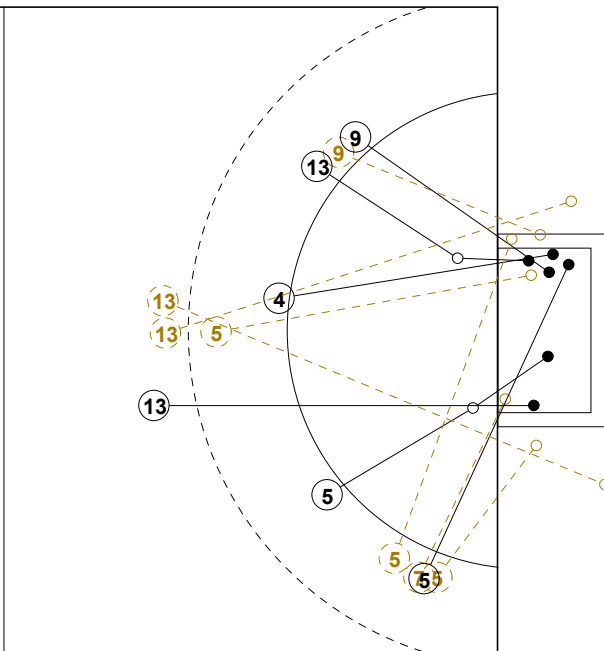

IV WOMEN'S YOUTH WORLD CHAMPIONSHIP IN MNE PICTORIAL MATCH STATISTICS

ROUND 7

MATCH 41

120816041-21-1/1

1st Half
8 : 7

2nd Half
14 : 17

IV WOMEN'S YOUTH WORLD CHAMPIONSHIP IN MNE

INDV/TEAM MATCH STATISTICS

OFFICIAL
HANDBALL
YOUTH WOMEN

PLACEMENT
ROUND 7

GROUP X
MATCH 41

120816041-14-1/2
Bar
23/08/2012 11:30

No.	Name	Field Shot	Line Shot	Wing Shot	Fast Brk.	Brk. Thr.	Free Thr.	7m Thr.	Total	Rate %	ASST.	ERR.	WAR.	2'	D+DR	TIME
PARAGUAY(PAR)																
<i>(COURT PLAYER)</i>																
1	GIANINA MONSERRA									0.0%						00:06:17
2	LORENA PAOLA Pan									0.0%	4	8				00:49:00
3	CAMILA BEATRIZ F									0.0%						00:00:00
4	REBECA ANA MA. B		1/1		0/1				1/2	50.0%	2	3				00:49:29
5	CARIMY MARIA Alu	0/2		2/6	1/2	2/2			5/12	41.7%	1	5	1	1		00:57:58
6	KAMILA ARACELI R			1/1					1/1	100%						00:05:36
7	GEORGINNA Battag			1/4					1/4	25.0%	1					00:44:51
8	DAISY YAMILA Ver									0.0%						00:19:22
9	MARIA ALEJANDRA			0/1	1/1	0/2		0/1	1/5	20.0%		1				00:36:52
12	MARIA CRISTINA M									0.0%	1	1				00:53:43
13	ALEXIA NOEMI Cac	0/2	1/1				1/2		2/5	40.0%		3	1			00:55:57
14	MARIA ROMINA Kal									0.0%						00:00:00
15	ANA LAURA Acuna	2/2						1/1	3/3	100%	2	2				00:38:31
Total																
<i>(GOALKEEPER)</i>																
1	GIANINA MONSERRA	1/1		0/1			0/1		1/3	33.3%						00:06:17
12	MARIA CRISTINA M	0/3	1/2	1/2	0/5	0/2		1/4	3/18	16.7%	1	1				00:53:43
Total																

COURT PLAYER: GOALS/SHOTS

GOALKEEPER: SAVED/SHOTS

TEAM TOTALS	GOALS	SAVED	MISSED	POST	BLOCKED	TOTAL	RATE(%)
Field Shot	2	1	2		1	6	33.3%
Line Shot	2					2	100.0%
Wing Shot	4	3	3	2		12	33.3%
Fastbreak	2	1	1			4	50.0%
Breakthrough	2		1	1		4	50.0%
Free Throw	1		1			2	50.0%
7M-Throw	1		1			2	50.0%